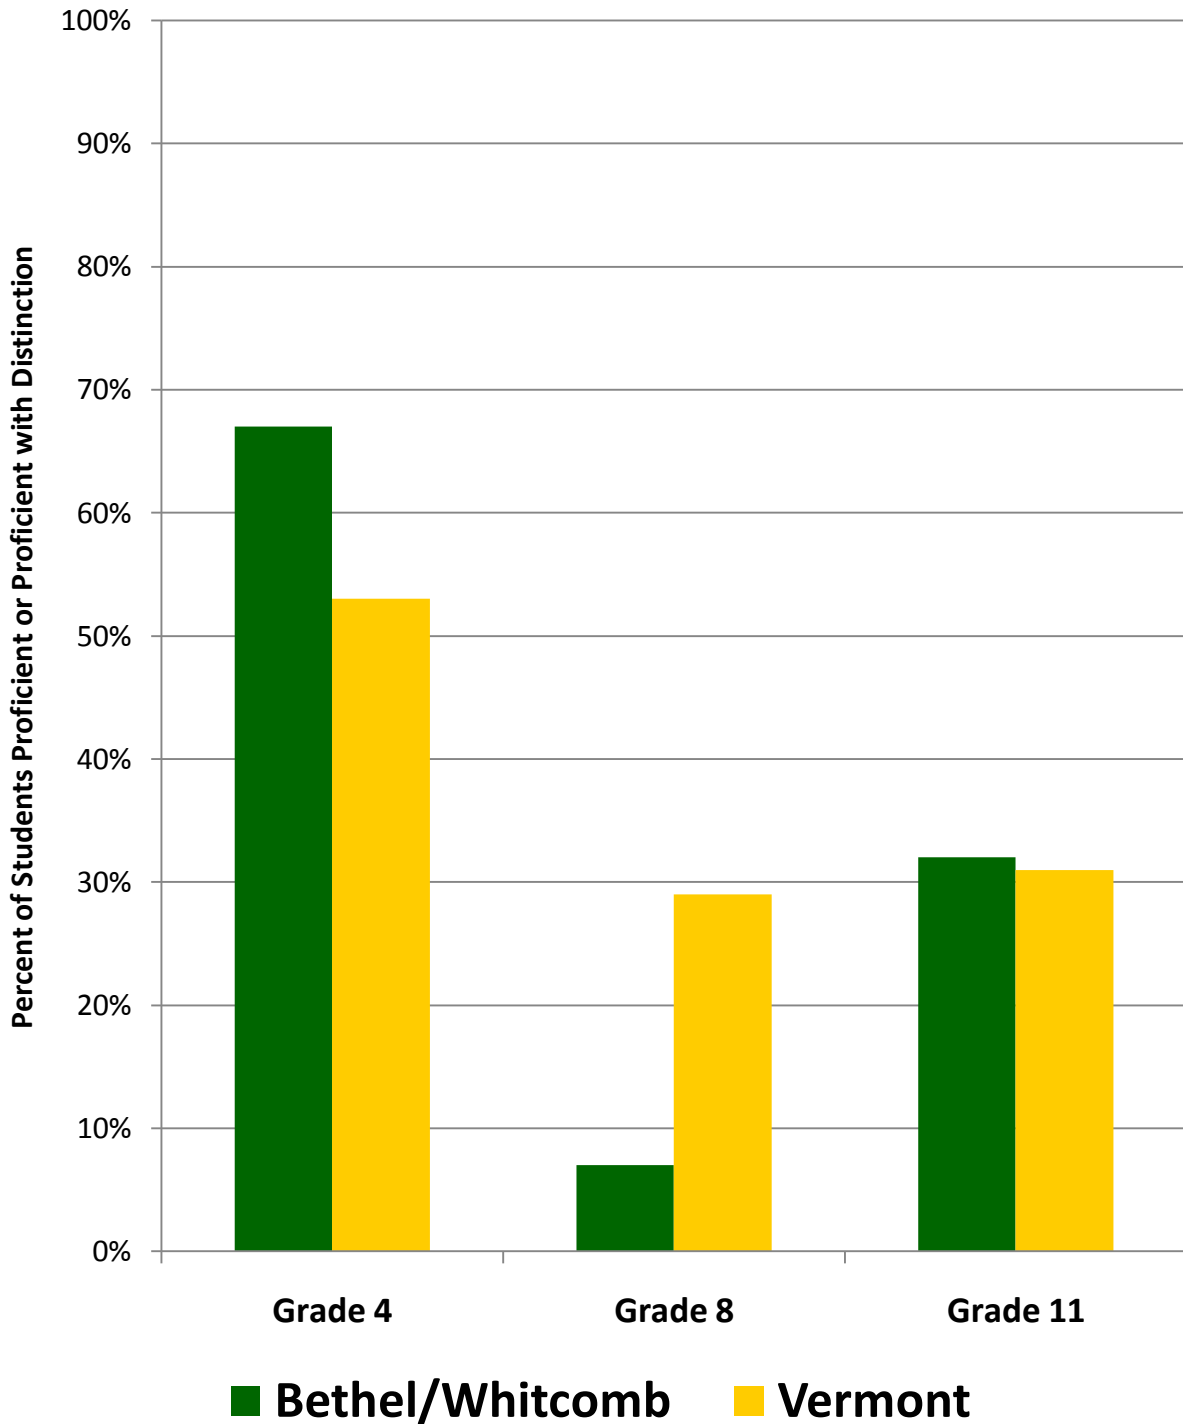

**Bethel Elementary School
Whitcomb Jr.-Sr. High School
Spring 2011 NECAP Science Results**

NECAP Science Results: Bethel Elementary and Whitcomb Jr.-Sr. High School

Spring 2009, 2010, and 2011

*****percent of students at each achievement level**

GRADE 4	Level 4	Level 3	Level 2	Level 1
2009	0%	48%	52%	0%
2010	5%	62%	24%	10%
2011	5%	62%	24%	10%
GRADE 8	Level 4	Level 3	Level 2	Level 1
2009	0%	5%	70%	25%
2010	0%	0%	88%	12%
2011	0%	7%	52%	41%
GRADE 11	Level 4	Level 3	Level 2	Level 1
2009	0%	17%	33%	50%
2010	0%	0%	75%	25%
2011	0%	32%	48%	20%