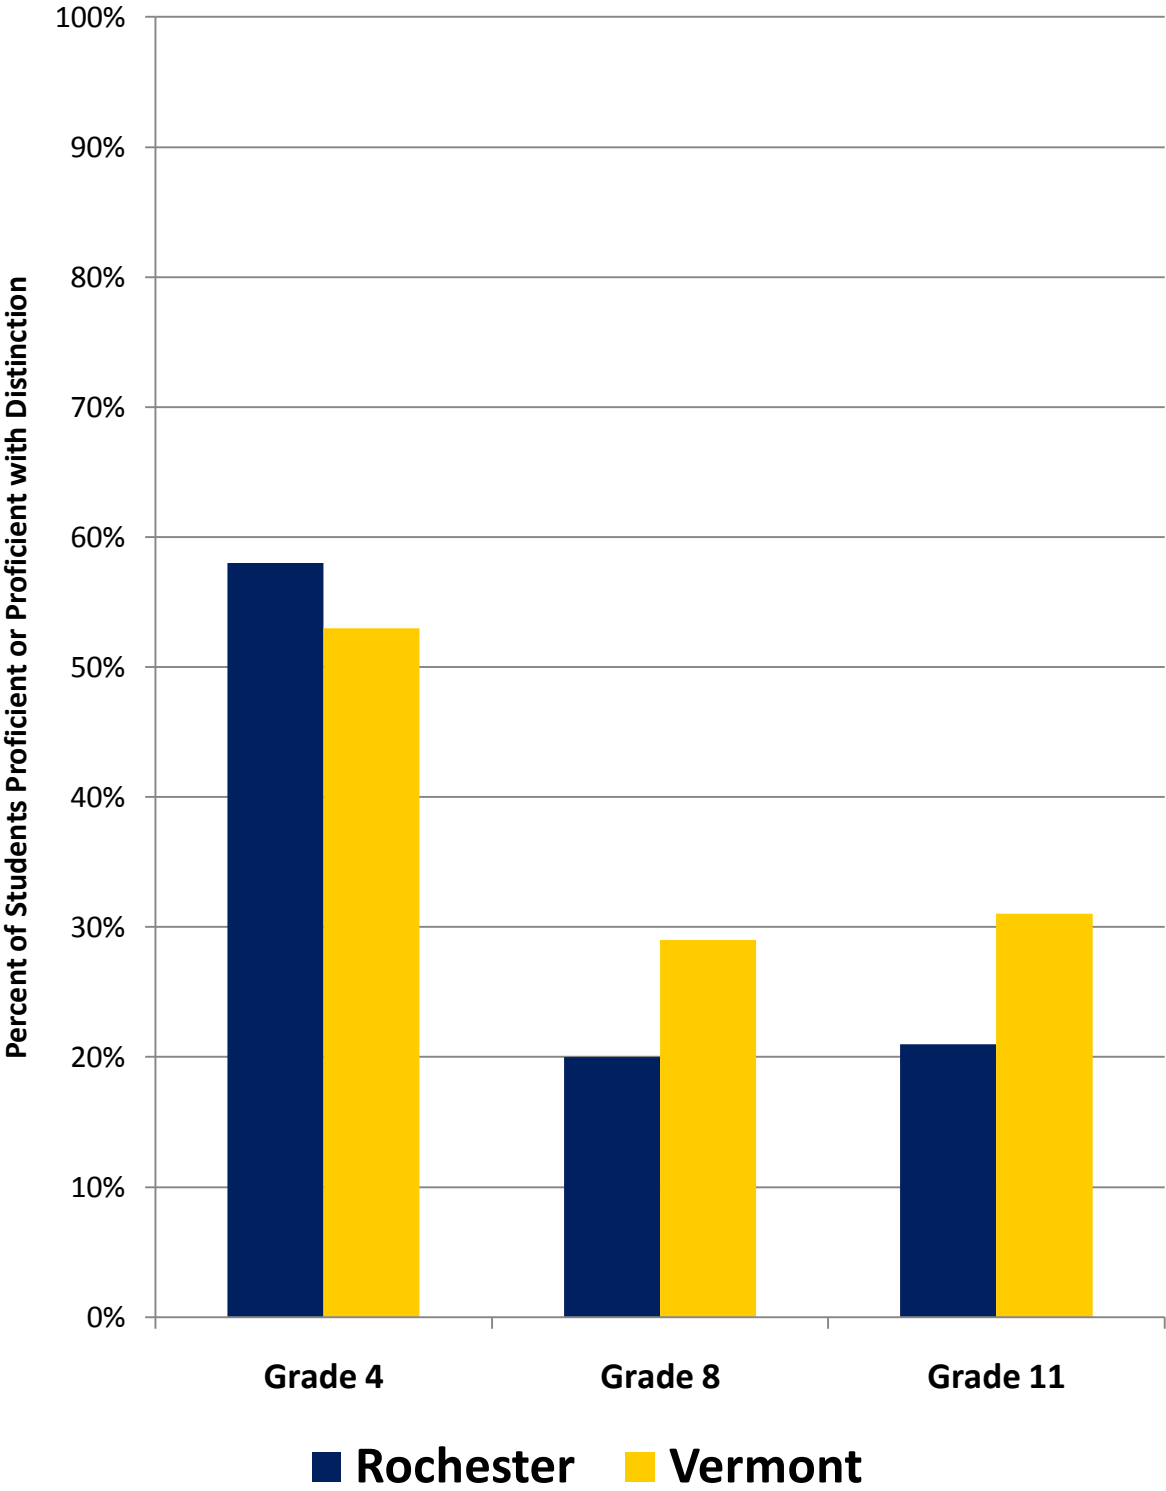

Rochester School Spring 2011 NECAP Science Results

Spring 2009, 2010, and 2011

*****percent of students at each achievement level**

GRADE 4	Level 4	Level 3	Level 2	Level 1
2009	0%	44%	56%	0%
2010	0%	40%	40%	20%
2011	0%	58%	33%	8%
GRADE 8	Level 4	Level 3	Level 2	Level 1
2009	0%	20%	60%	20%
2010	0%	14%	36%	50%
2011	0%	20%	70%	10%
GRADE 11	Level 4	Level 3	Level 2	Level 1
2009	0%	24%	38%	38%
2010	0%	40%	36%	24%
2011	0%	21%	37%	42%

State of Vermont

GRADE 4	Level 4	Level 3	Level 2	Level 1
2009	1%	51%	38%	10%
2010	2%	52%	34%	13%
2011	1%	52%	36%	11%
GRADE 8	Level 4	Level 3	Level 2	Level 1
2009	1%	24%	49%	26%
2010	1%	28%	49%	22%
2011	1%	28%	50%	21%
GRADE 11	Level 4	Level 3	Level 2	Level 1
2009	1%	26%	44%	29%
2010	2%	26%	46%	26%
2011	2%	29%	43%	27%